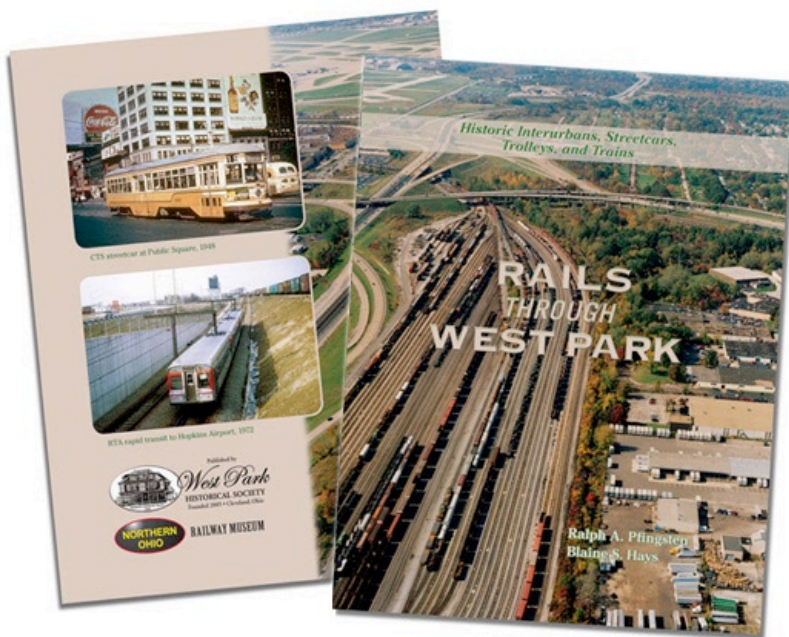

RAILS THROUGH WEST PARK

by

Ralph A. Pfingsten & Blaine S. Hays

*Historic trains, trolleys,
streetcars, interurbans,
railroad yards,
stations and bridges*

**One hundred pages of
over 185 newly published
images and maps**

www.WestParkHistory.org

Co-published by

RAILWAY MUSEUM

www.trainweb.org/NORM

RAILS THROUGH WEST PARK • Retail Order

Make your check payable to: **West Park Historical Society**

Mail to: **Dar McGeady • 14118 Viola Avenue • Cleveland, OH 44111-4926**